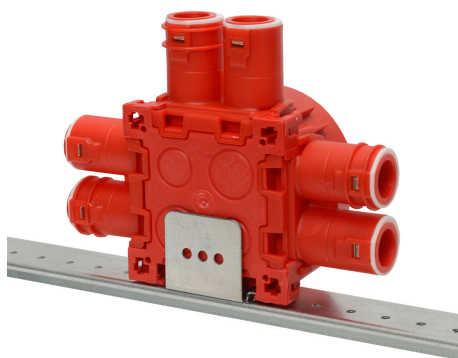

Disc

Mounting disc for distribution boxes. The disc is mounted on the side of the studs to avoid conflict with the wall panels. Can be used in combination with Stender-fix Telescope.

El.no	Type	Package
1342817	Skive	25

Technical info:

Produced in steel.