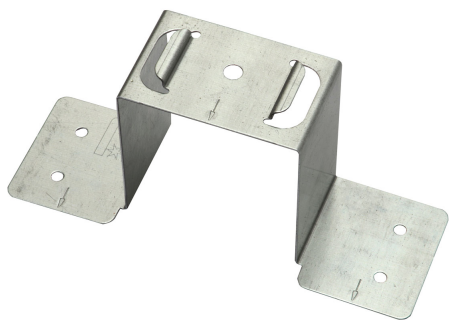

# Bracket

Mounting bracket for distribution boxes. Install the bracket on the side of of the studs, which will avoid conflict with the wall panels and the door frame.

El.no	Type	Package
1342816	Bracket	25

## Technical info:

Produced in steel.