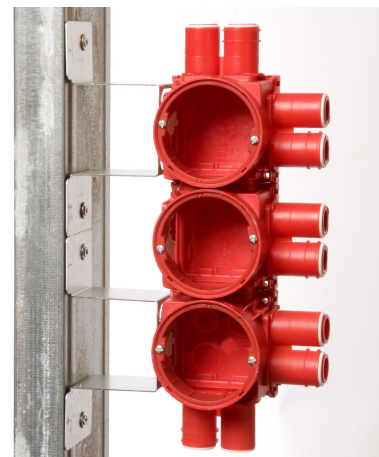

# Bracket

Mounting bracket for distribution boxes. Install the bracket on the side of of the studs, which will avoid conflict with the wall panels and the door frame.

El.no	Type	Package
1342816	Bracket	25

## Technical info:

Produced in steel.