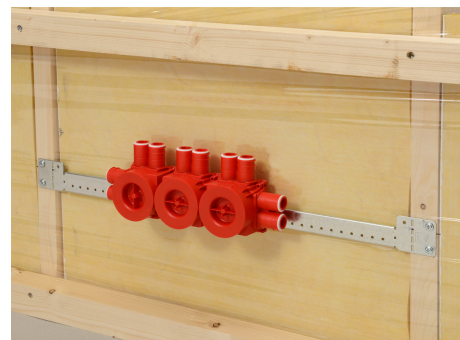

# Telescope

Telescopic mounting rail for distribution boxes on to walls and ceilings, on wooden or steel uprights. The rail automatically gives the correct distance to wall panels. Use Stender-fix disc to attach distribution boxes to the rail.

El.no	Type	L mm	Package
1342815	Teleskop	370-650	25

## Technical info:

Produced in steel.