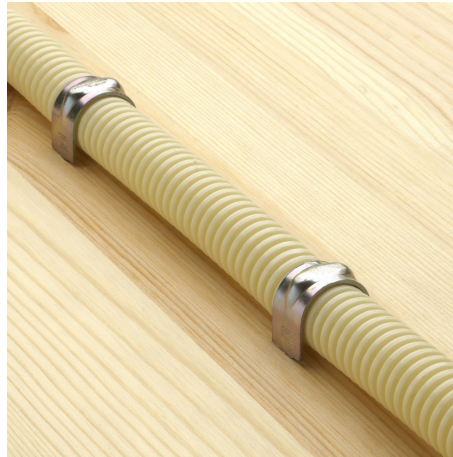

## C-fix TR-clips

For attaching tubes and cables on wood. Solid fastening to the surface, and will not slide while pulling.

El.no	Type	Colour	Pin L mm	Ø mm	Package
1305120	TR-16	Yellow chromated	19	16	50
1322542	TR-16	Yellow chromated	19	16	400*
1305121	TR-20	Yellow chromated	21	20	50
1322543	TR-20	Yellow chromated	21	20	300*

\*Comes in a sturdy plastic bucket.

### Technical info:

Produced in zinc chromated and yellow chromated steel.